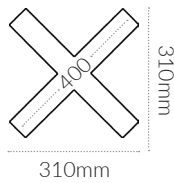

D400MM

Danube, Porto, Prague & Rome Bases

SPECIFICATIONS:

Spider:

Hole Depth: 20mm

Footprint:

Assembly:

[Plate & Screw -->](#)